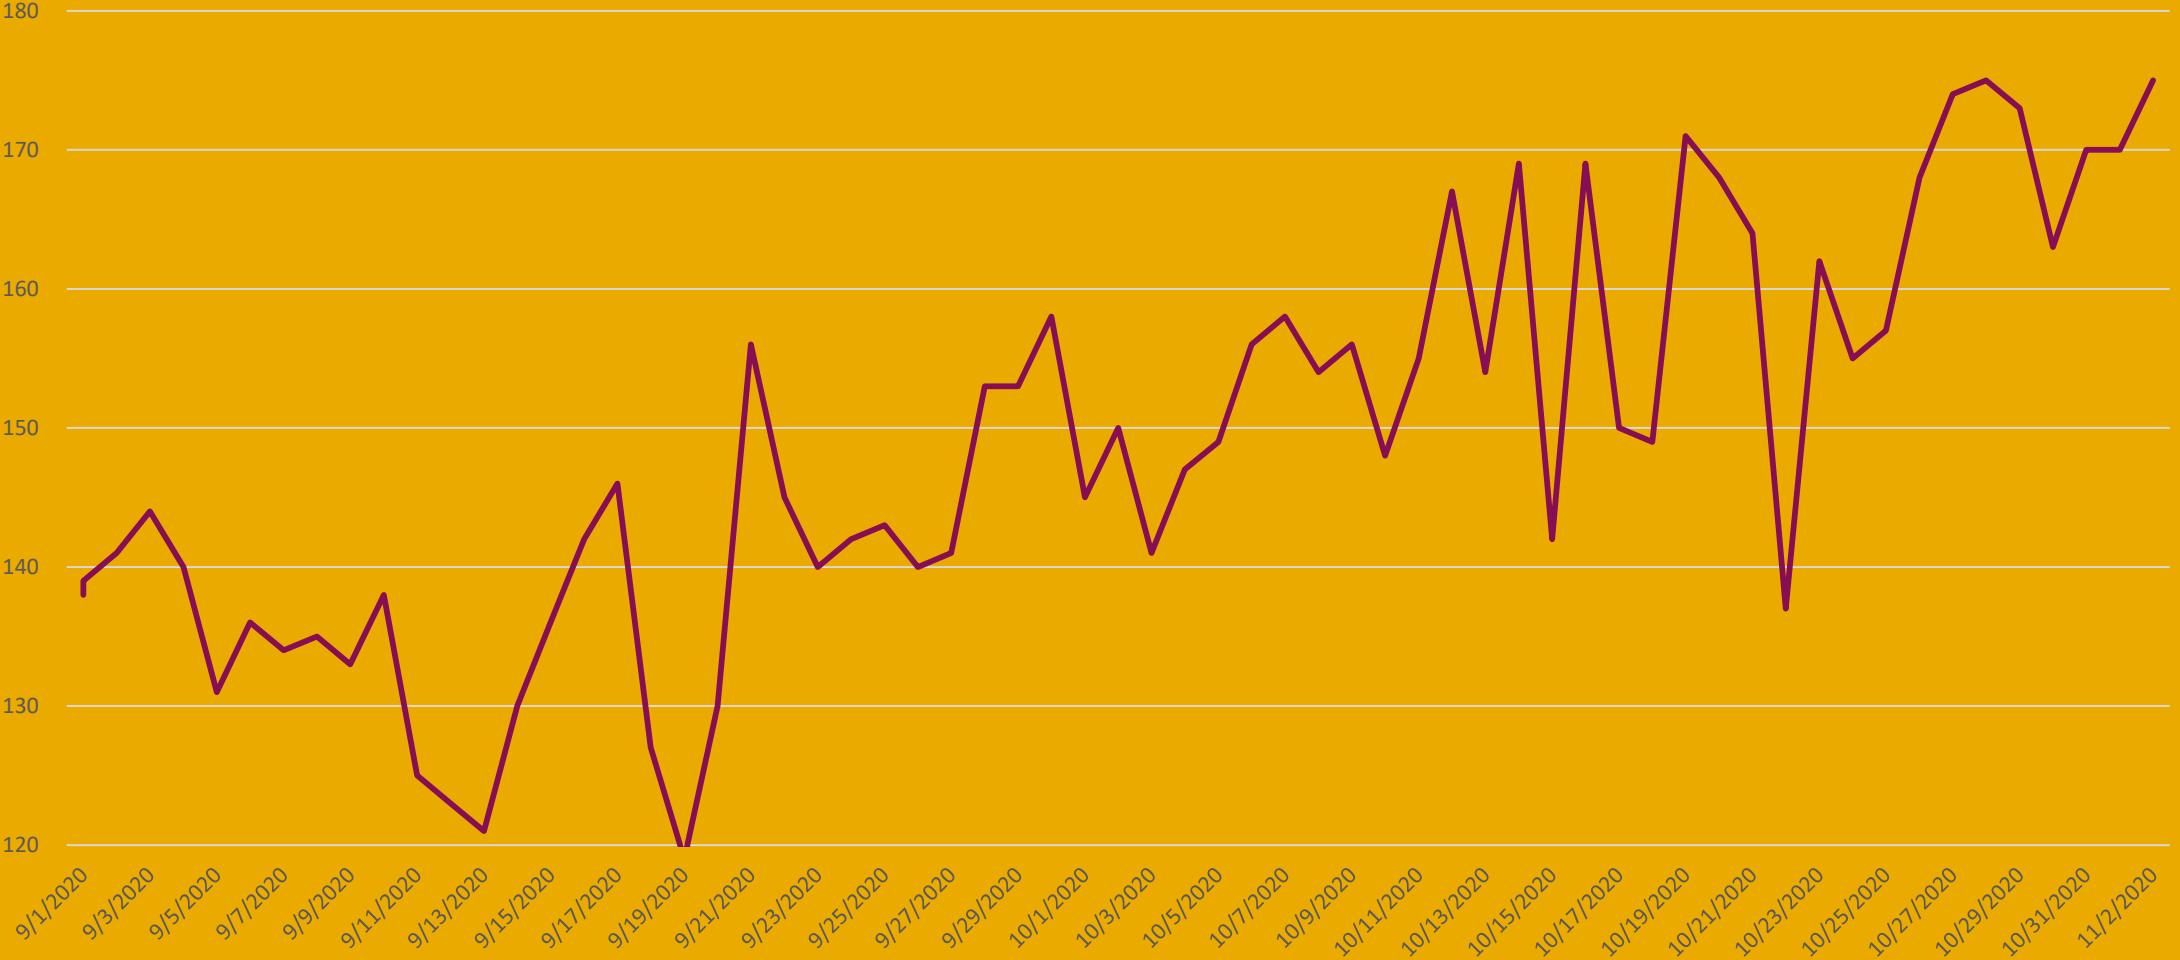

Positive Cases

Elkhart County Positive Cases by Day

All Newly Reported

COVID at EGH

Hospital Census

EGH Deaths by Month (2020)