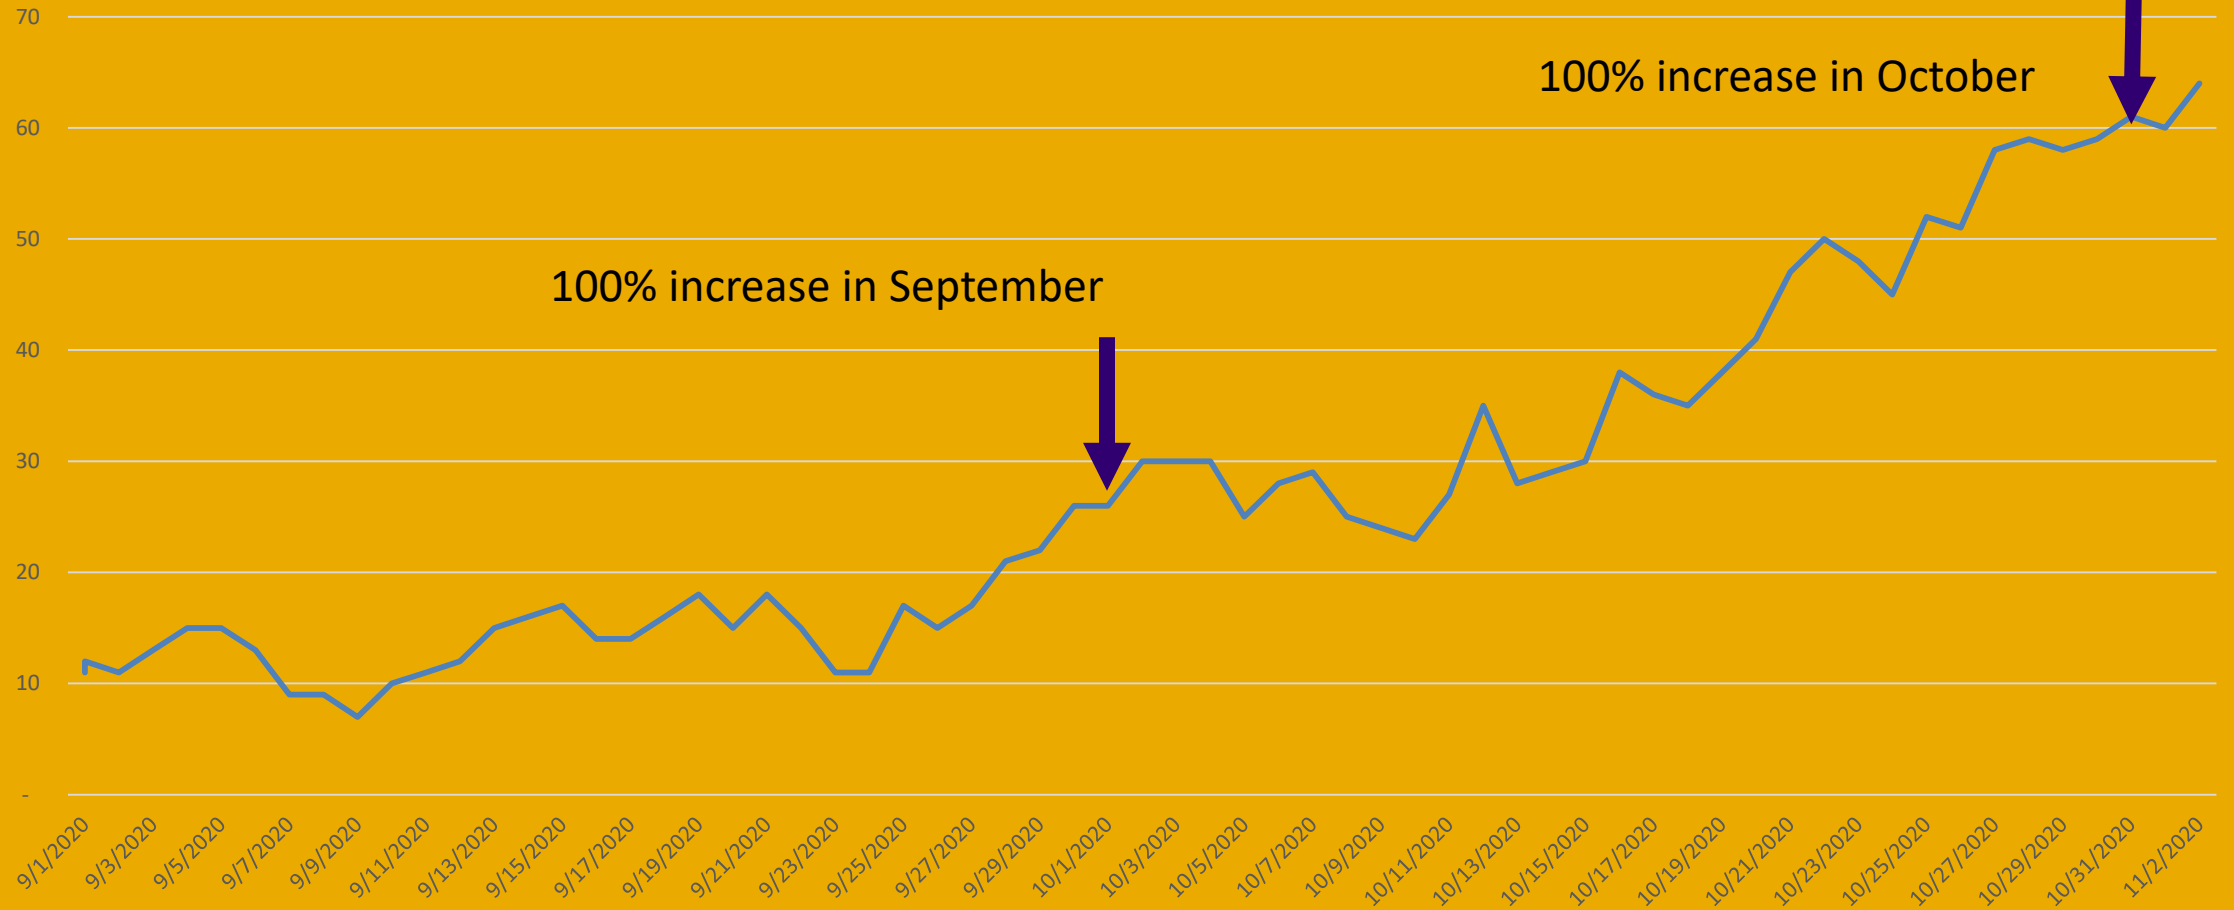

Positive Cases

Elkhart County Positive Cases by Day

All Newly Reported

COVID at EGH

Hospital Census

EGH Deaths by Month (2020)